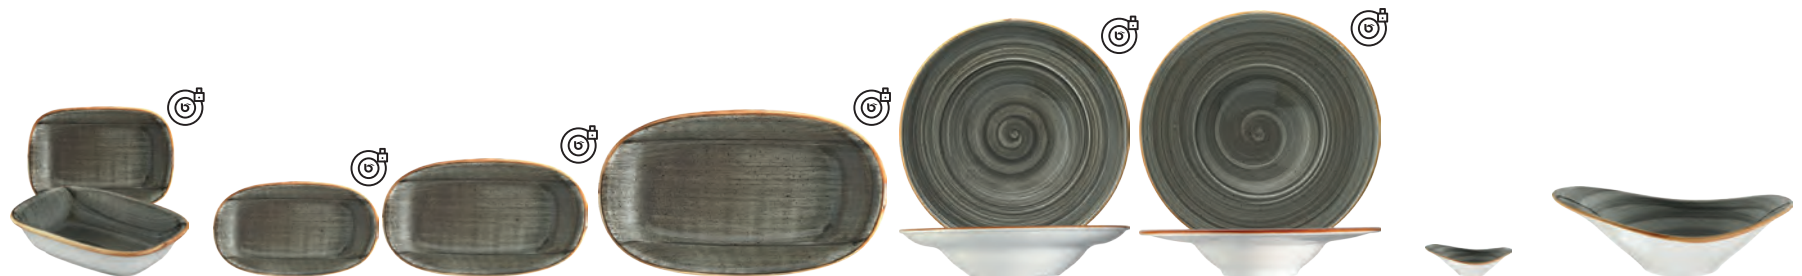

Bestellnummer / Order No.	ASCGRM17DKY	ASCGRM19OKY	ASCGRM24OKY	ASCGRM34OKY	ASCGRM27CK	ASCBCN28CK	ASCSTR10KS	ASCSTR27KS
Bezeichnung / Name	Aura Space Gourmet Rechteckschale / Rectangular bowl 17 x 11,5cm	Aura Space Gourmet Platte oval / Oval plate 19 x 11cm	Aura Space Gourmet Platte oval / Oval plate 24 x 14cm	Aura Space Gourmet Platte oval / Oval plate 34 x 19cm	Aura Space Gourmet Pastateller / Pasta plate 27cm	Aura Space Banquet Pastateller / Pasta plate 28cm	Aura Space Stream Schale / Bowl 10 x 7,5cm	Aura Space Stream Schale / Bowl 27 x 19cm
Barcode (Stück / Item)	8 697700 032763	8 697700 034361	8 697700 032725	8 697700 032732	8 697700 032275	8 697700 032268	8 697700 069851	8 697700 032879
Barcode (VE / SU)	86 977000 327638	86 977000 343614	86 977000 327256	86 977000 327324	86 977000 322756	86 977000 322688	86 977000 698516	86 977000 328796
cl max.	33cl				45cl	40cl	4.5cl	75cl
↔	170 x 117mm	192 x 111mm	238 x 142mm	335 x 195mm	268mm	280mm	100 x 75mm	280 x 188mm
↑↓	40mm	30mm	35mm	40mm	60mm	60mm	35mm	85mm
net./brt. net./gross	272g / 281g	255g / 267g	422g / 440g	766g / 793g	891g / 951g	893g / 943g	85g / 92g	770g / 825g
	12 / 1.680	12 / 2.304	12 / 1.164	6 / 534	6 / 408	6 / 396	24 / 3.648	6 / 270
Stückpreis / PPI	17,88€	15,44€	19,22€	32,55€	19,01€	20,42€	5,24€	39,34€